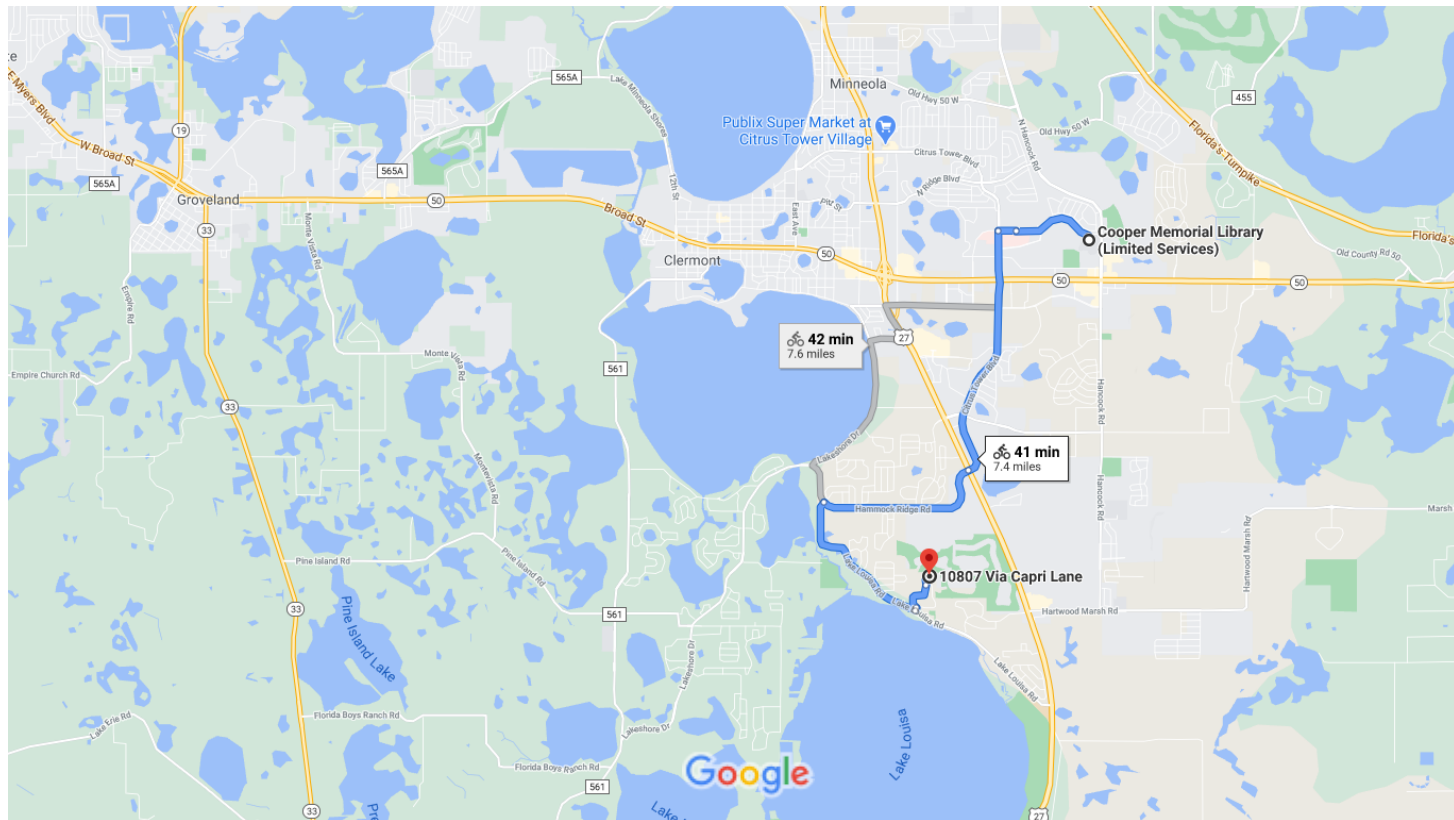

Cooper Memorial Library (Limited Services) to 10807 Via Capri Lane, Clermont, FL

Bicycle 7.4 miles, 41 min

Map data ©2020 Google 1 mi

⚠ Use caution—bicycling directions may not always reflect real-world conditions

Cooper Memorial Library (Limited Services)

2525 Oakley Seaver Dr, Clermont, FL 34711

- ↑ 1. Head west
85 ft
- ↘ 2. Turn right toward S Lake Trail (Lake Apopka Trail)
105 ft
- ↙ 3. Turn left onto S Lake Trail (Lake Apopka Trail)
0.8 mi
- ↘ 4. Turn right onto Don Wickham Dr
43 ft
- ↙ 5. Turn left onto Oakley Seaver Dr
0.2 mi
- ↙ 6. Turn left onto Citrus Tower Blvd
2.5 mi
- ↑ 7. Continue onto Hammock Ridge Rd
1.7 mi
- ↙ 8. Turn left onto Lake Louisa Rd
1.6 mi

- 9. Turn left onto Via Roma Cir
177 ft
- 10. Turn left to stay on Via Roma Cir
0.3 mi
- 11. Turn left onto Via Capri Ln
 Destination will be on the left
0.1 mi

10807 Via Capri Ln

Clermont, FL 34711

These directions are for planning purposes only. You may find that construction projects, traffic, weather, or other events may cause conditions to differ from the map results, and you should plan your route accordingly. You must obey all signs or notices regarding your route.