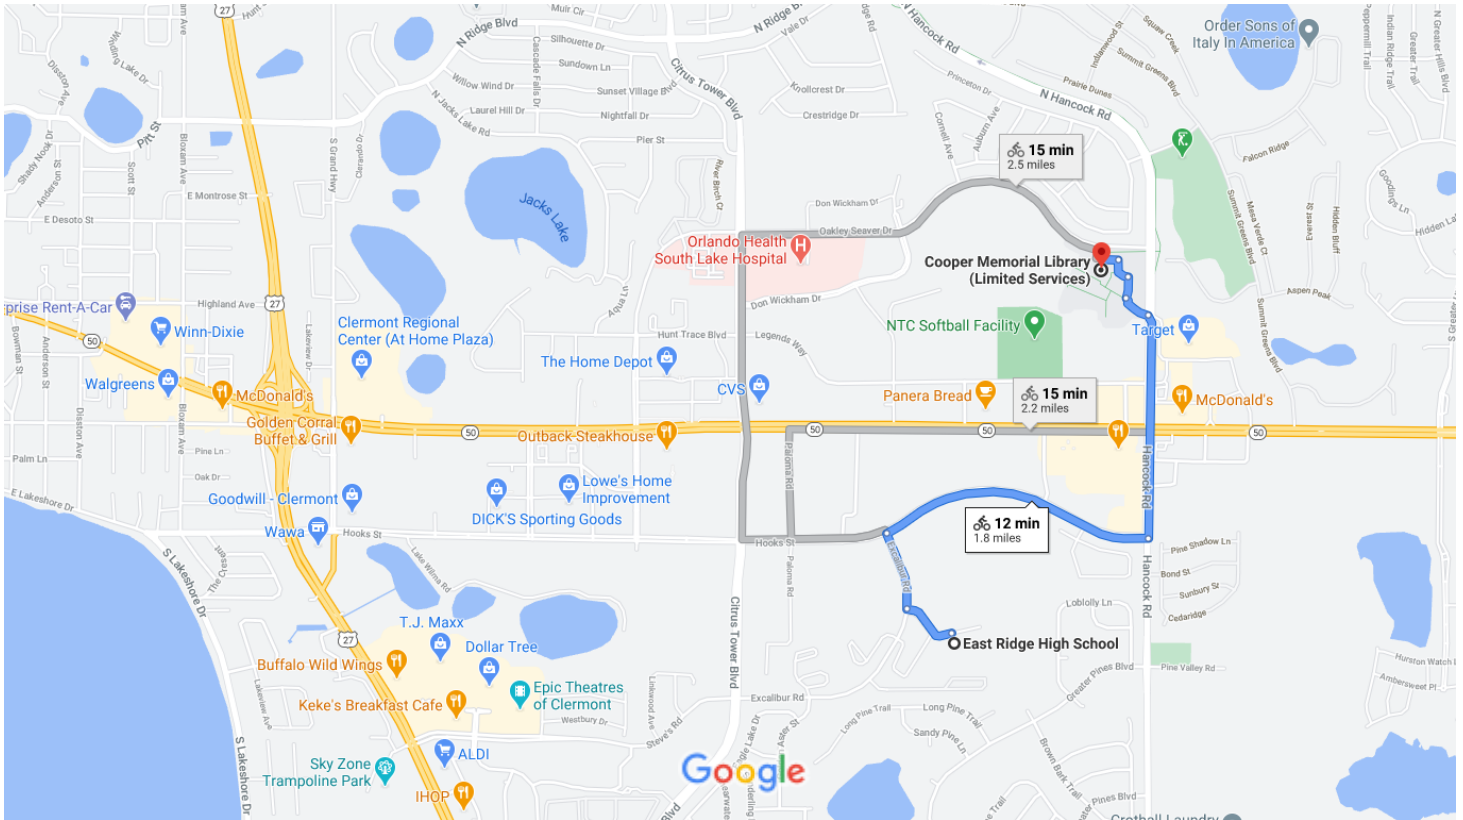

East Ridge High School to Cooper Memorial Library (Limited Services) Bicycle 1.8 miles, 12 min (Limited Services)

Map data ©2020 1000 ft

Use caution—bicycling directions may not always reflect real-world conditions

East Ridge High School

13322 Excalibur Rd, Clermont, FL 34711

- 1. Head west toward Excalibur Rd
0.1 mi
- 2. Turn right onto Excalibur Rd
0.2 mi
- 3. Turn right onto Hooks St
0.7 mi
- 4. Turn left onto Hancock Rd
0.5 mi
- 5. Turn left at N Hancock Rd
387 ft
- 6. Turn right
279 ft
- 7. Turn left
305 ft

↩ 8. Turn left

 Destination will be on the left

203 ft

Cooper Memorial Library (Limited Services)

2525 Oakley Seaver Dr, Clermont, FL 34711

These directions are for planning purposes only. You may find that construction projects, traffic, weather, or other events may cause conditions to differ from the map results, and you should plan your route accordingly. You must obey all signs or notices regarding your route.