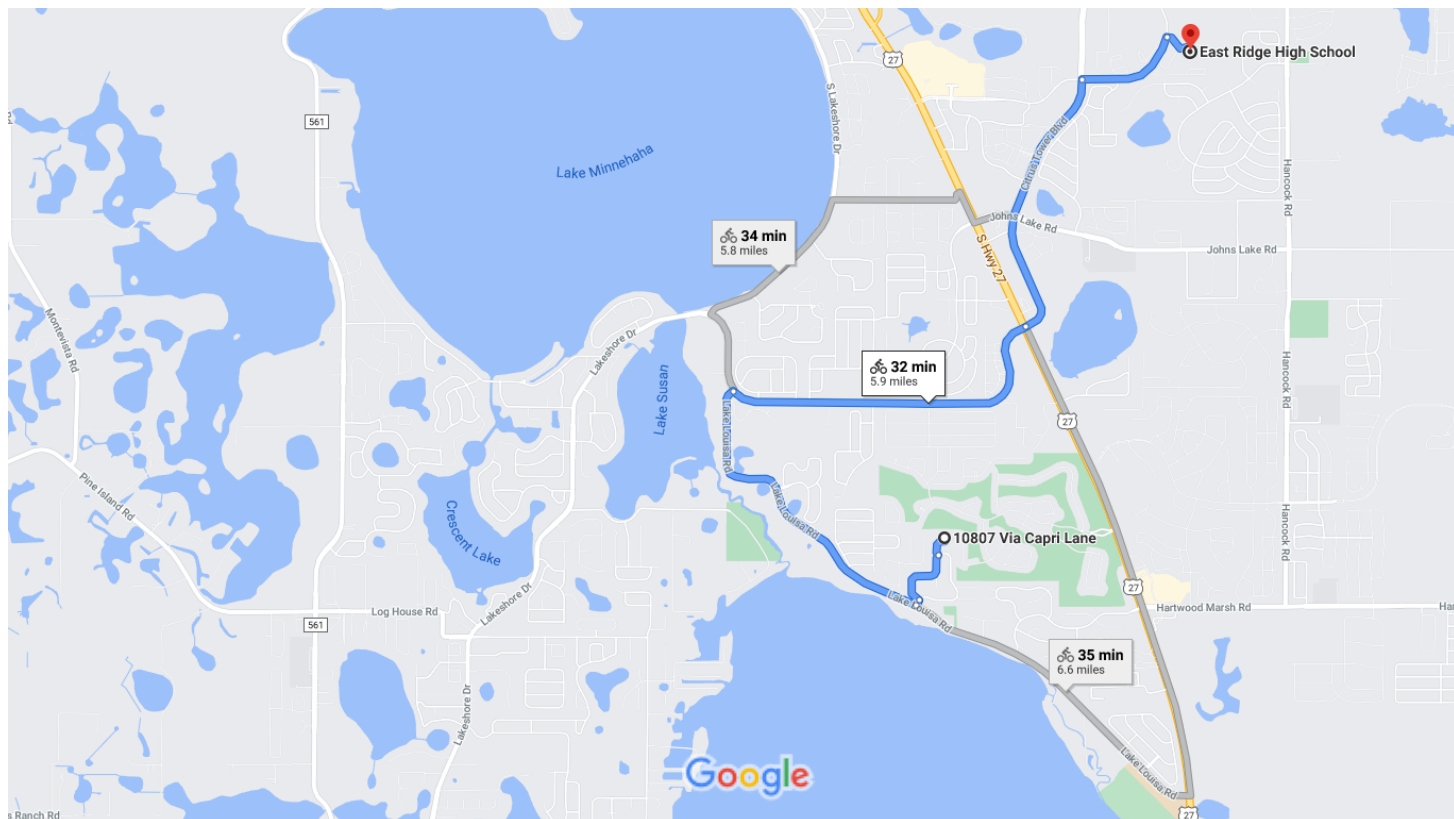

10807 Via Capri Lane, Clermont, FL to East Ridge High School

Bicycle 5.9 miles, 32 min

Map data ©2020 Google 2000 ft

⚠ Use caution—bicycling directions may not always reflect real-world conditions

10807 Via Capri Ln

Clermont, FL 34711

- ↑ 1. Head west on Via Capri Ln toward Via Roma Cir
0.1 mi
- ➡ 2. Turn right onto Via Roma Cir
0.3 mi
- ➡ 3. Turn right to stay on Via Roma Cir
154 ft
- ➡ 4. Turn right onto Lake Louisa Rd
1.6 mi
- ➡ 5. Turn right onto Hammock Ridge Rd
1.8 mi
- ↑ 6. Continue onto Citrus Tower Blvd
1.4 mi
- ➡ 7. Turn right onto Excalibur Rd
0.5 mi

8. Turn right

Destination will be on the right

0.1 mi

East Ridge High School

13322 Excalibur Rd, Clermont, FL 34711

These directions are for planning purposes only. You may find that construction projects, traffic, weather, or other events may cause conditions to differ from the map results, and you should plan your route accordingly. You must obey all signs or notices regarding your route.