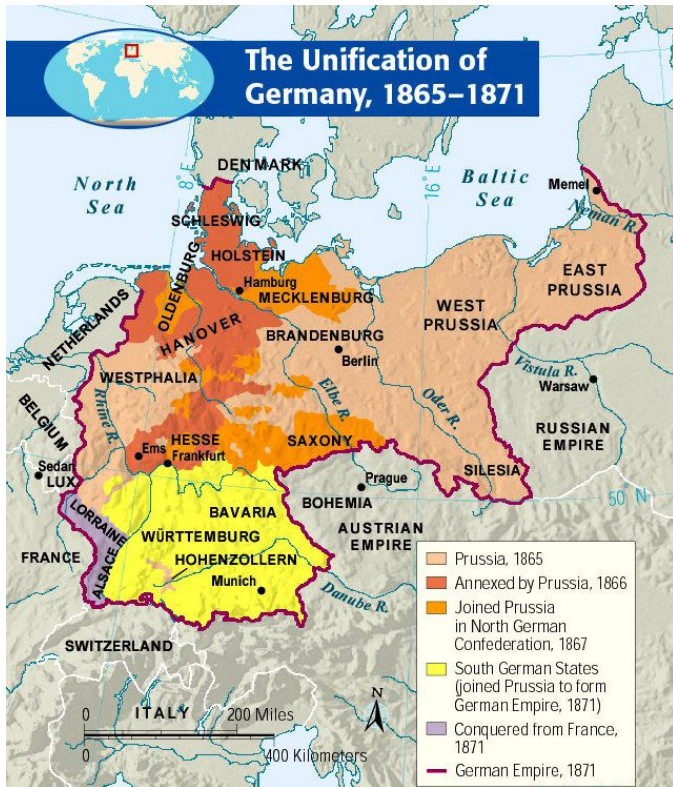

Map Skills: Unit 4B

Directions: Use the map below to answer the following questions.

1. What was the largest German state in 1865?
2. When did Mecklenburg and Oldenburg join the German Empire?
3. When did Bavaria join the German Empire?
4. What area was conquered from France in 1871?
5. What year was the unification of Germany completed?

1. When was Florence added to Sardinia?
2. When was Rome added to Italy?
3. When was the unification of Italy completed?