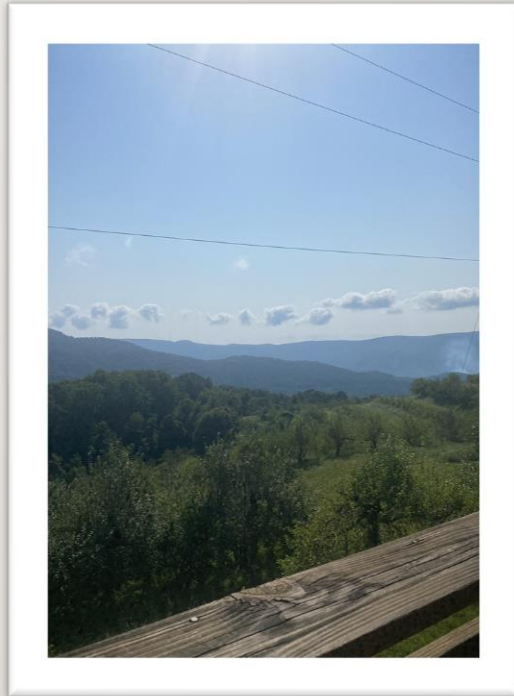

MY PHOTOGRAPHY

PHOTOS TAKEN AND EDITED BY DESTINY R. GREER

Category: Nature

~The Blue Ridge Mountains~

Altapass Orchard Spruce
Pine, NC

Category: People