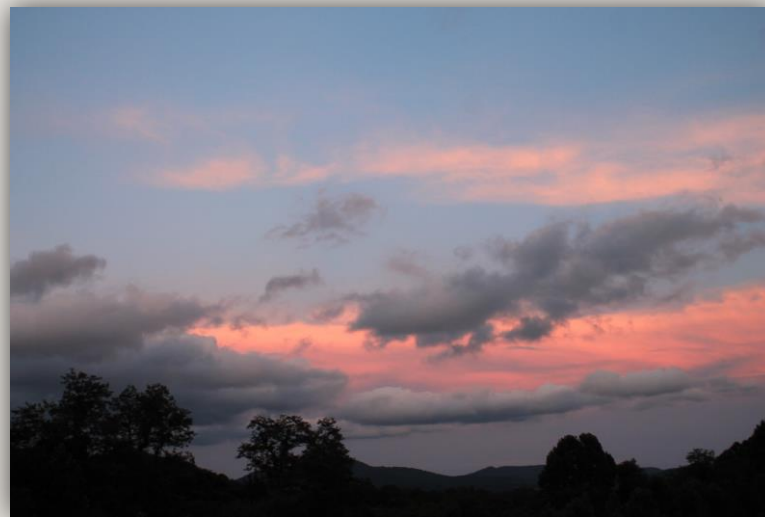

MY PHOTOGRAPHY

PHOTOS TAKEN AND EDITED BY DESTINY R. GREER

Category: Nature

~The Blue Ridge Mountains~

Altapass Orchard Spruce
Pine, NC

Category: People